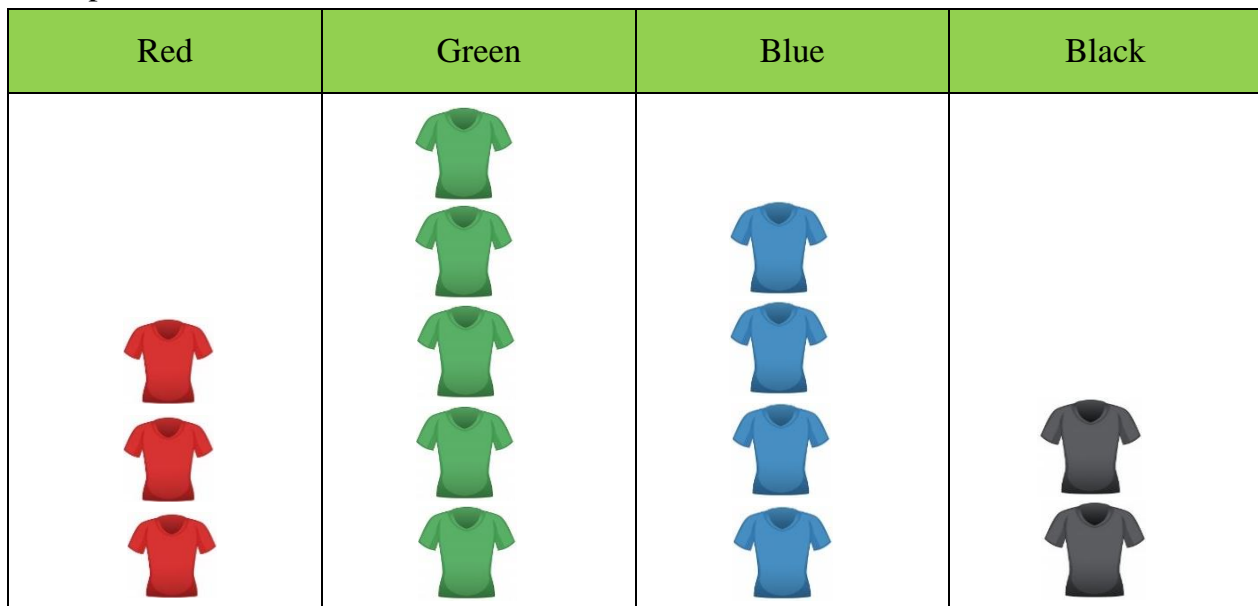

## 2. MD.D.10 Reading Picture Graphs – Favorite Shirt Color

2.MD.D.10: Draw a picture graph and a bar graph (with single-unit scale).

Look at the picture graph below. Then answer the questions.

### Children's favorite t-shirt color

Each picture stands for 2 children.

How many children like blue t-shirt?

\_\_\_\_\_

Which color is the favorite of 4 children?

\_\_\_\_\_

Which color is the most popular among the children?

Which color is the most popular among the children? green

How many more children like green t-shirt than red t-shirt? 4