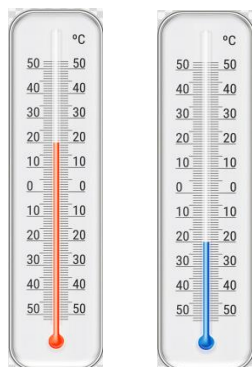

# Hot or Cold Temperatures

Circle the correct thermometer that goes with each item of clothing.

# Hot or Cold Temperatures

## Answer Key

Circle the correct thermometer that goes with each item of clothing.