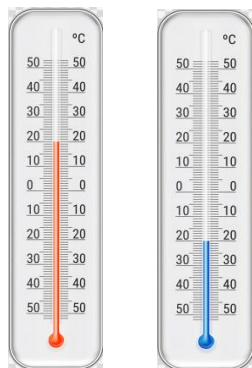

# Hot or Cold Temperatures

Circle the correct thermometer that goes with each item of clothing.

# Hot or Cold Temperatures

## Answer Key

Circle the correct thermometer that goes with each item of clothing.