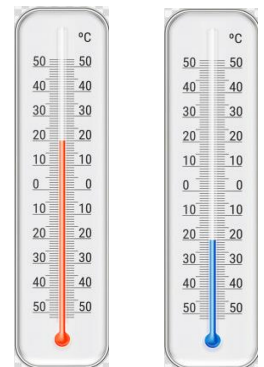

# Hot or Cold Temperatures

Circle the correct thermometer that goes with each item of clothing.

# Hot or Cold Temperatures

## Answer Key

Circle the correct thermometer that goes with each item of clothing.