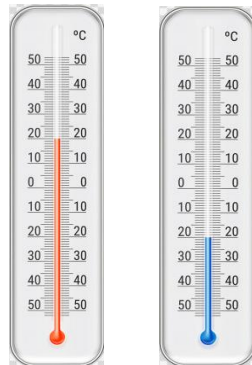

# Hot or Cold Temperatures

Circle the correct thermometer that goes with each item of clothing.

# Hot or Cold Temperatures

## Answer Key

Circle the correct thermometer that goes with each item of clothing.