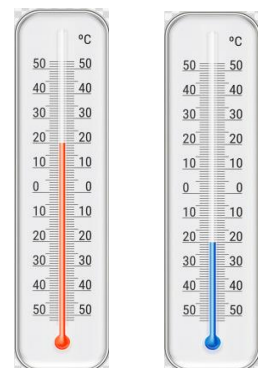

# Hot or Cold Temperatures

Circle the correct thermometer that goes with each item of clothing.

# Hot or Cold Temperatures

## Answer Key

Circle the correct thermometer that goes with each item of clothing.