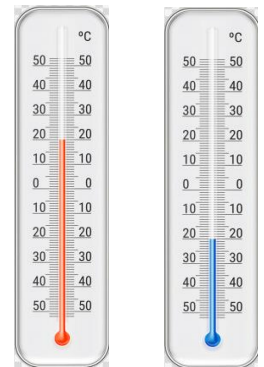

# Hot or Cold Temperatures

Circle the correct thermometer that goes with each item of clothing.

# Hot or Cold Temperatures

## Answer Key

Circle the correct thermometer that goes with each item of clothing.